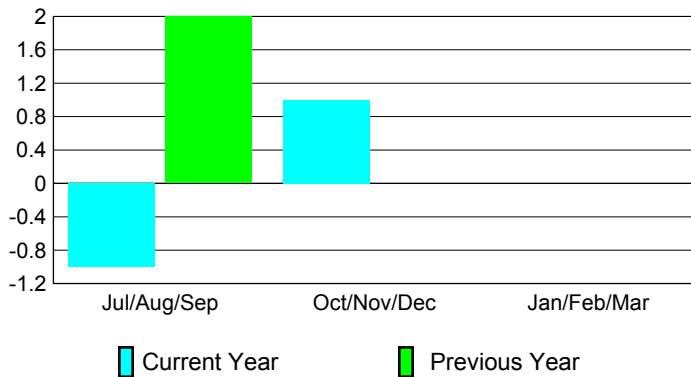

Comparison of Club Gain/Loss

Current Year Compared to the Previous Year