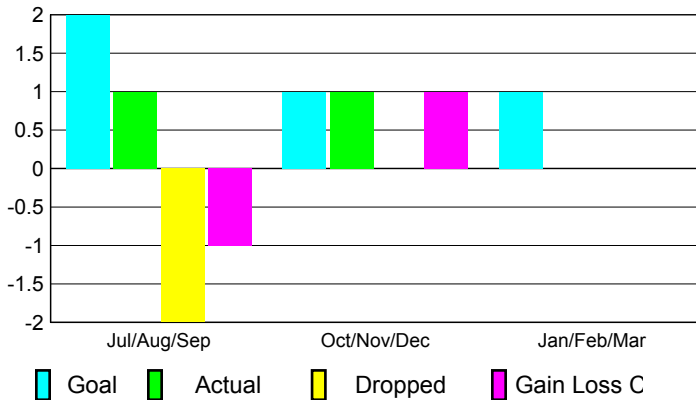

## CLUBS

Club Results  
2009-2010

Clubs  
2008-2009

Month	New Club Goal	Actual New Clubs	Actual Dropped Clubs	Gain/Loss of Clubs	Gain/Loss of Clubs
Jul/Aug/Sep	2	1	-2	-1	2
Oct/Nov/Dec	1	1	0	1	0
Jan/Feb/Mar	1	0	0	0	0
<b>Totals</b>	<b>4</b>	<b>2</b>	<b>-2</b>	<b>0</b>	<b>2</b>

### Club Results 2009-2010

Goal, New, Dropped, Gain/Loss

### Comparison of Club Gain/Loss

Current Year Compared to the Previous Year