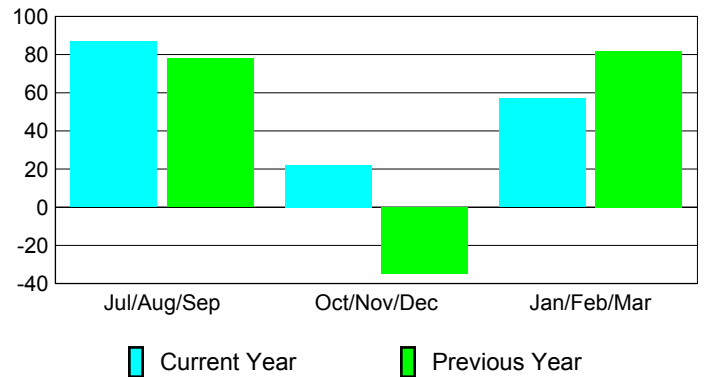

Comparison of Membership Gain/Loss

Current Year Compared to the Previous Year