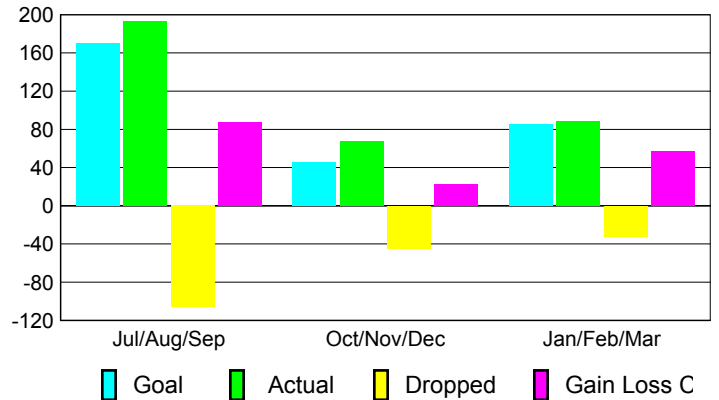

### YTD Status Quo Clubs 2009-2010

Status Quo Clubs Compared to Status Quo Members

## MEMBERSHIP

Membership Results  
2009-2010

Membership  
2008-2009

Month	Net Memb Goal	Actual New Memb	Actual Dropped Memb	Gain/Loss of Memb	Gain/Loss of Memb
Jul/Aug/Sep	170	193	-106	87	78
Oct/Nov/Dec	45	67	-45	22	-35
Jan/Feb/Mar	85	89	-32	57	82
<b>Totals</b>	<b>300</b>	<b>349</b>	<b>-183</b>	<b>166</b>	<b>125</b>

### Membership Results 2009-2010

Goal, New, Dropped, Gain/Loss

### Comparison of Membership Gain/Loss

Current Year Compared to the Previous Year